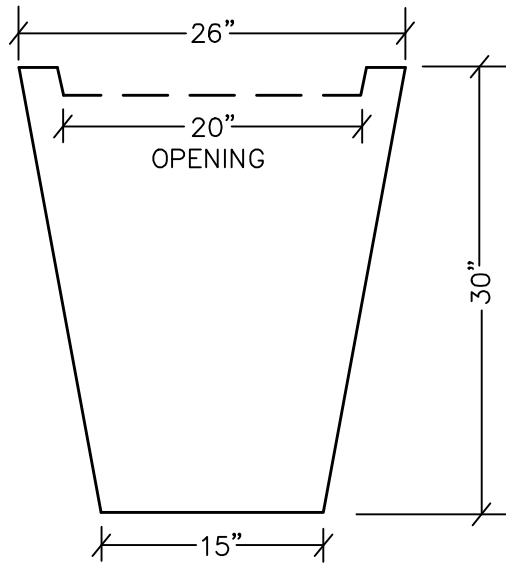

CAIRO PLANTER  
MODEL NUMBER 1K-2630

TOP VIEW

SIDE VIEW